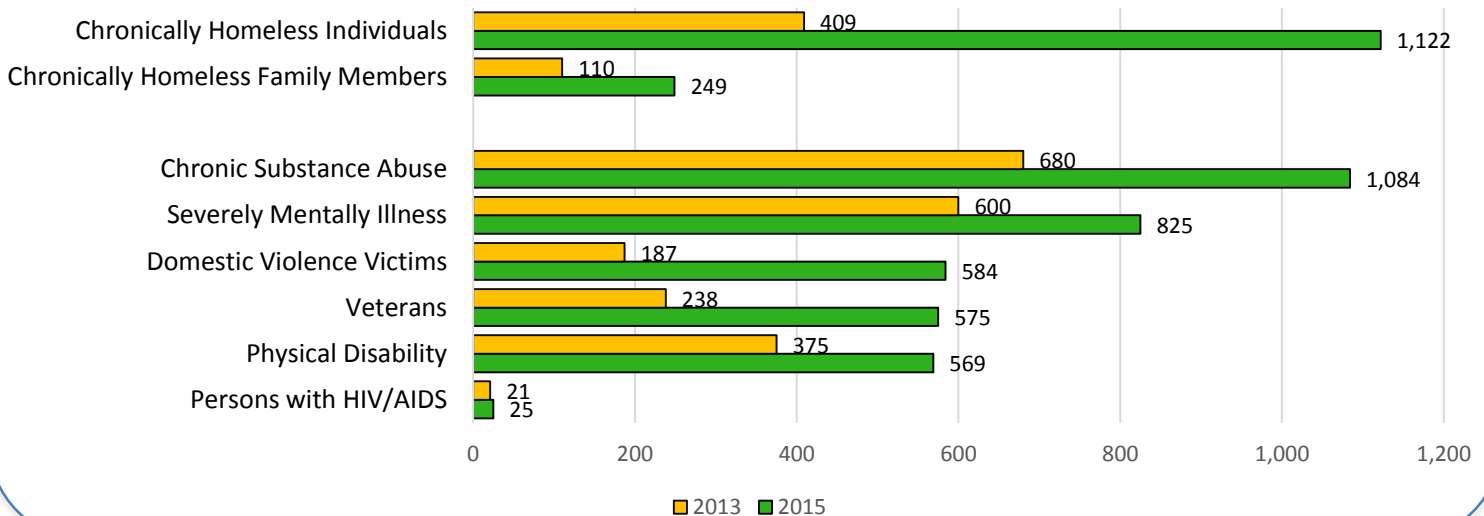

SPA 8 South Bay Homeless Count Yr 2013 to 2015 Comparison

Overall homelessness in the South Bay **increased by 39%** between 2013 and 2015

Special Populations

Note: Numbers total more than the homeless for each year because some persons reported in multiple categories.