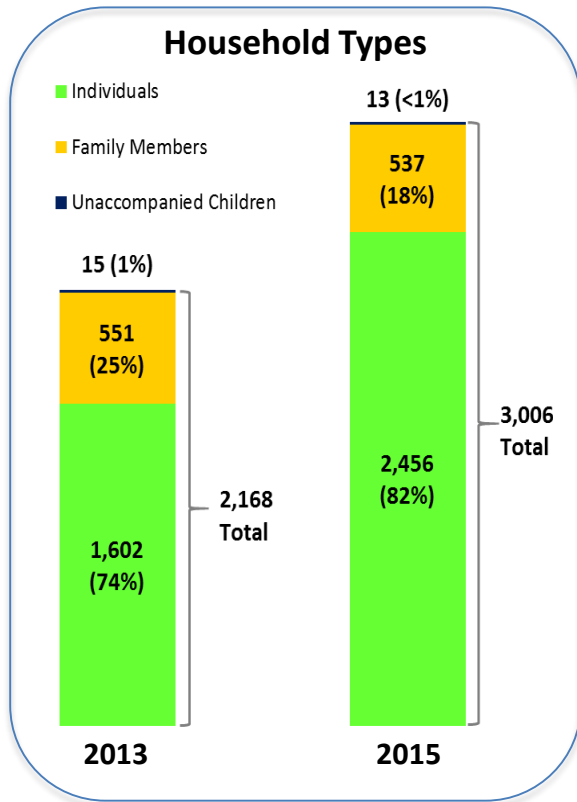

SPA 8 South Bay Homeless Count Yr 2013 to 2015 Comparison

Overall homelessness in the South Bay **increased by 39%** between 2013 and 2015

Special Populations

Note: Numbers total more than the homeless for each year because some persons reported in multiple categories.