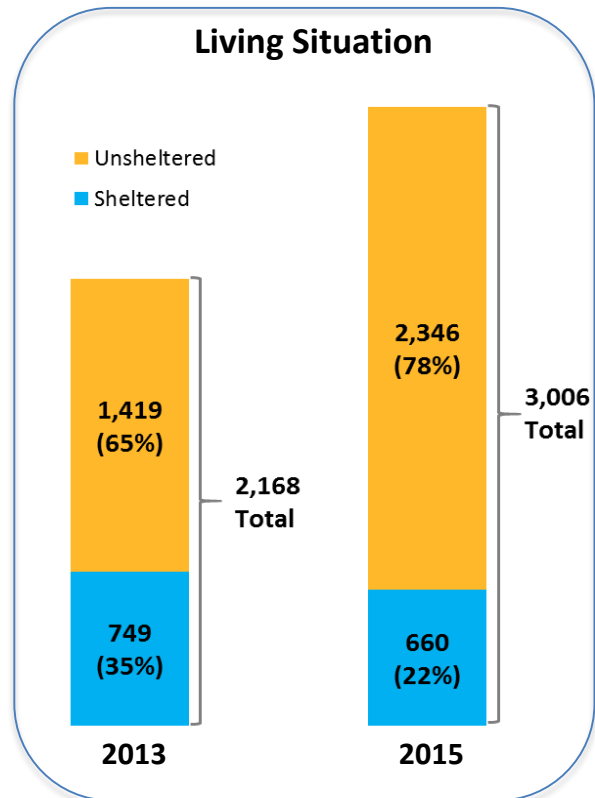

SPA 8 South Bay Homeless Count Yr 2013 to 2015 Comparison

Overall homelessness in the South Bay **increased by 39%** between 2013 and 2015

Special Populations

Note: Numbers total more than the homeless for each year because some persons reported in multiple categories.