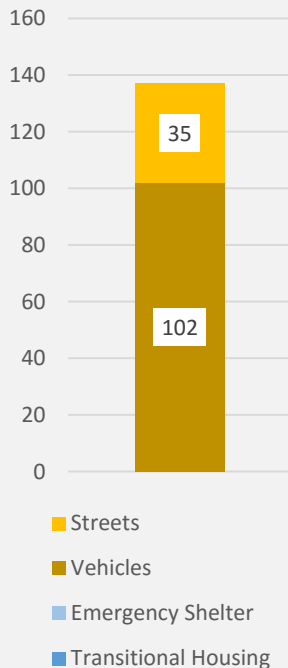

2016 Greater Los Angeles Homeless Count

Harbor City (City of Los Angeles) 137 Homeless Persons on January 27, 2016

Persons Experiencing Homelessness by Living Location

Single Adults on the Street	25
Family Members on the Street	0
Unaccompanied Minors on the Street	0
Make-Shift Shelters	10
Tents	0
Cars	10
Vans	28
RVs	64
Emergency Shelter	0
Transitional Housing	0

Total Persons 137

- Persons in unsheltered situations were found in all of Harbor City's census tracts.
- The number of vehicle homeless situations found in Harbor City increased by 51 since January 2015, from 4 to 55.

Historical View

Living Location	2013	2015	2016	% Change from 2015
Street ¹	n/a	64	35	-45%
Vehicles ²	n/a	6	102	+1600%
Sheltered ³	n/a	0	0	0%
Total	n/a	70	137	+96%

¹ includes tents, make-shift shelters

² includes cars, vans, RVs