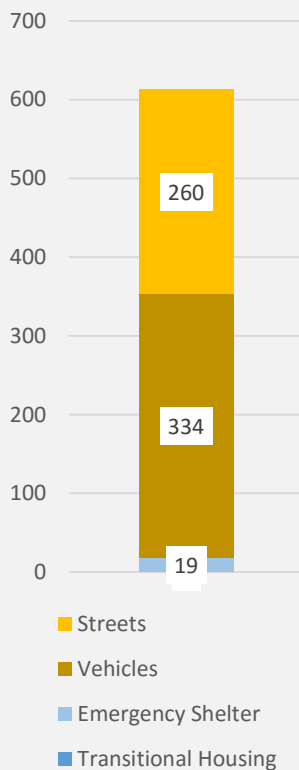

2016 Greater Los Angeles Homeless Count

Wilmington (City of Los Angeles) 613 Homeless Persons on January 27, 2016

Persons Experiencing Homelessness by Living Location

Single Adults on the Street	188
Family Members on the Street	0
Unaccompanied Minors on the Street	0
Make-Shift Shelters	42
Tents	30
Cars	46
Vans	56
RVs	232
Emergency Shelter	19
Transitional Housing	0

Total Persons 613

- Wilmington has the highest number of unsheltered homelessness in the South Bay.
- Note: Due to a 2016 methodological change in the census tracts used, a small portion of San Pedro (by the harbor waterfront) was included in Wilmington's statistics.

Historical View

Living Location	2013	2015	2016	% Change from 2015
Street ¹	30	224	260	+16%
Vehicles ²	100	241	334	+39%
Sheltered ³	n/a	28	19	-32%
Total	130	493	613	+24%

¹ includes tents, make-shift shelters