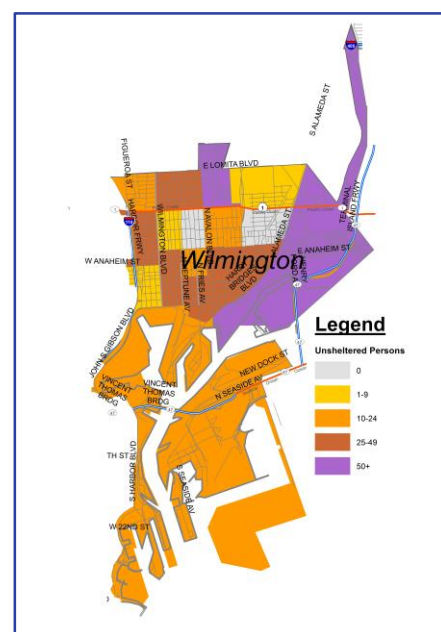

2016 Homeless Count data source: Los Angeles Homeless Services Authority