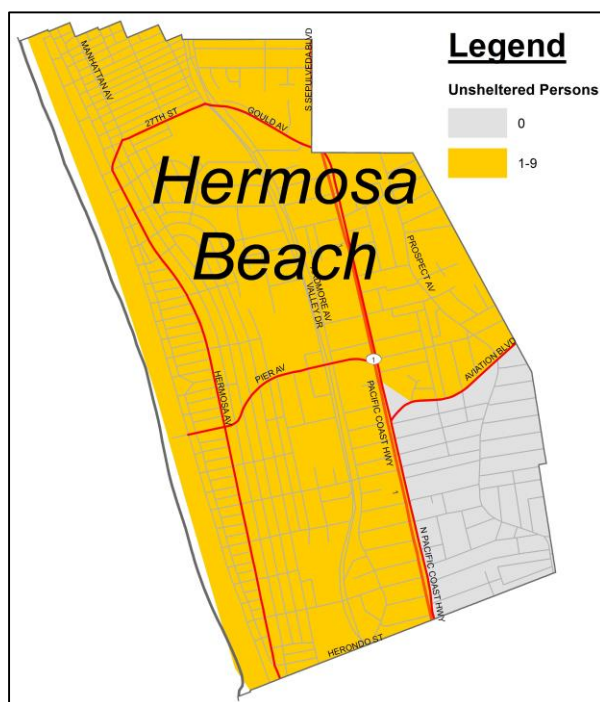

2017 Greater Los Angeles Homeless Count

Hermosa Beach

19 Persons Experiencing Homelessness

on January 25, 2017

Fast Fact

- Among the combined South Bay beach cities, homelessness rose in 2017:
 - ...by 20% from 2016 (260 to 312)
 - ...by 55% from 2015 (201 to 312).

Location	Living Situation	2013	2015	2016	2017
Street	Adults on Street	7	12	10	10
	Family Members on Street	0	0	0	0
	Unaccomp'd Minors on Street	0	0	0	0
	Make-Shift Shelters	2	0	0	2
	Tents	0	0	0	0
Vehicle	Cars	0	0	0	0
	Vans	6	4	2	0
	RVs	4	0	2	2
Shelter	Emergency Shelter	3	1	6	5
	Transitional Shelter	0	0	0	0
Total		22	17	20	19