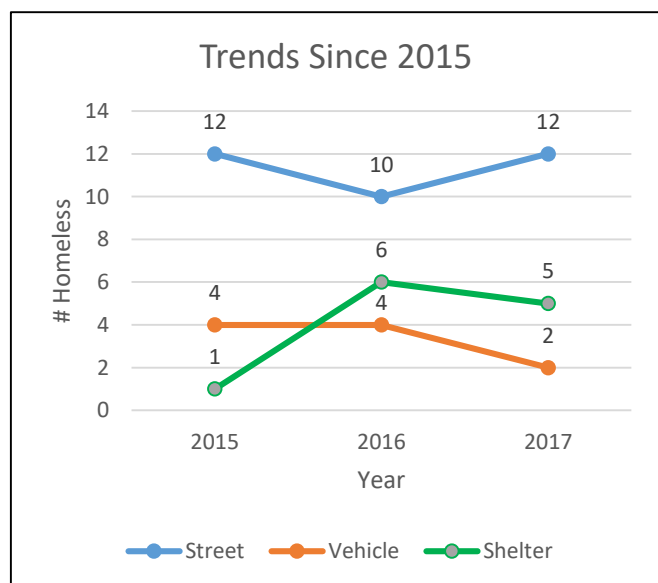

2017 Greater Los Angeles Homeless Count

Hermosa Beach

19 Persons Experiencing Homelessness

on January 25, 2017

Fast Fact

- Among the combined South Bay beach cities, homelessness rose in 2017:
 - ...by 20% from 2016 (260 to 312)
 - ...by 55% from 2015 (201 to 312).

Location	Living Situation	2013	2015	2016	2017
Street	Adults on Street	7	12	10	10
	Family Members on Street	0	0	0	0
	Unaccomp'd Minors on Street	0	0	0	0
	Make-Shift Shelters	2	0	0	2
	Tents	0	0	0	0
Vehicle	Cars	0	0	0	0
	Vans	6	4	2	0
	RVs	4	0	2	2
Shelter	Emergency Shelter	3	1	6	5
	Transitional Shelter	0	0	0	0
Total		22	17	20	19