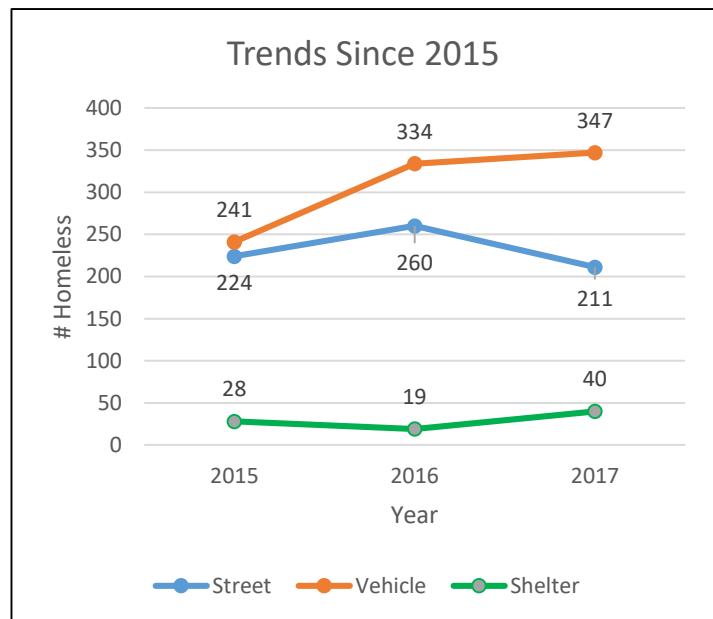

2017 Greater Los Angeles Homeless Count

Wilmington (City of Los Angeles) 598 Persons Experiencing Homelessness on January 25, 2017

Fast Facts

- Wilmington's street homelessness population went down 19%, but this neighborhood continued to have the highest number of unsheltered persons in the South Bay.
- 33% of the South Bay's homelessness is in the City of Los Angeles (1,421).

Location	Living Situation	2013	2015	2016	2017
Street	Adults on Street	22	130	188	127
	Family Members on Street	0	8	0	0
	Unaccomp'd Minors on Street	0	1	0	0
	Make-Shift Shelters	8	61	42	77
	Tents	0	24	30	7
Vehicle	Cars	0	36	46	60
	Vans	19	53	56	52
	RVs	81	152	232	235
Shelter	Emergency Shelter	n.a.	28	19	40
	Transitional Shelter	n.a.	0	0	0
Total		130	493	613	598