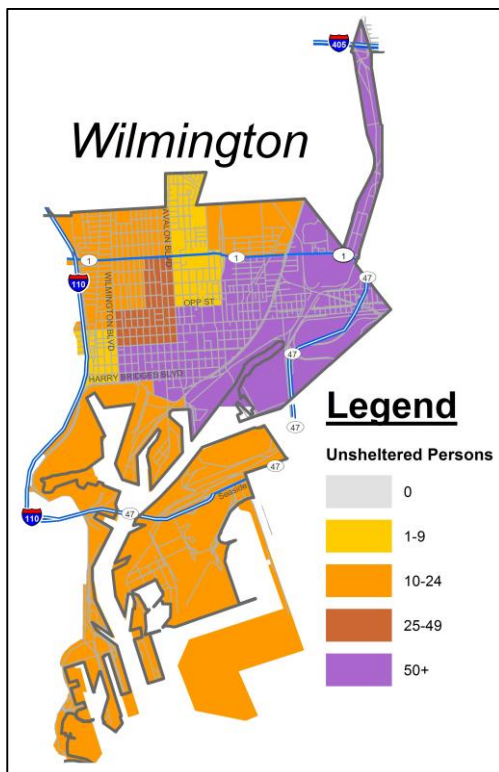

2017 Greater Los Angeles Homeless Count

Wilmington (City of Los Angeles) 598 Persons Experiencing Homelessness on January 25, 2017

Fast Facts

- Wilmington's street homelessness population went down 19%, but this neighborhood continued to have the highest number of unsheltered persons in the South Bay.
- 33% of the South Bay's homelessness is in the City of Los Angeles (1,421).

Location	Living Situation	2013	2015	2016	2017
Street	Adults on Street	22	130	188	127
	Family Members on Street	0	8	0	0
	Unaccomp'd Minors on Street	0	1	0	0
	Make-Shift Shelters	8	61	42	77
	Tents	0	24	30	7
Vehicle	Cars	0	36	46	60
	Vans	19	53	56	52
	RVs	81	152	232	235
Shelter	Emergency Shelter	n.a.	28	19	40
	Transitional Shelter	n.a.	0	0	0
Total		130	493	613	598